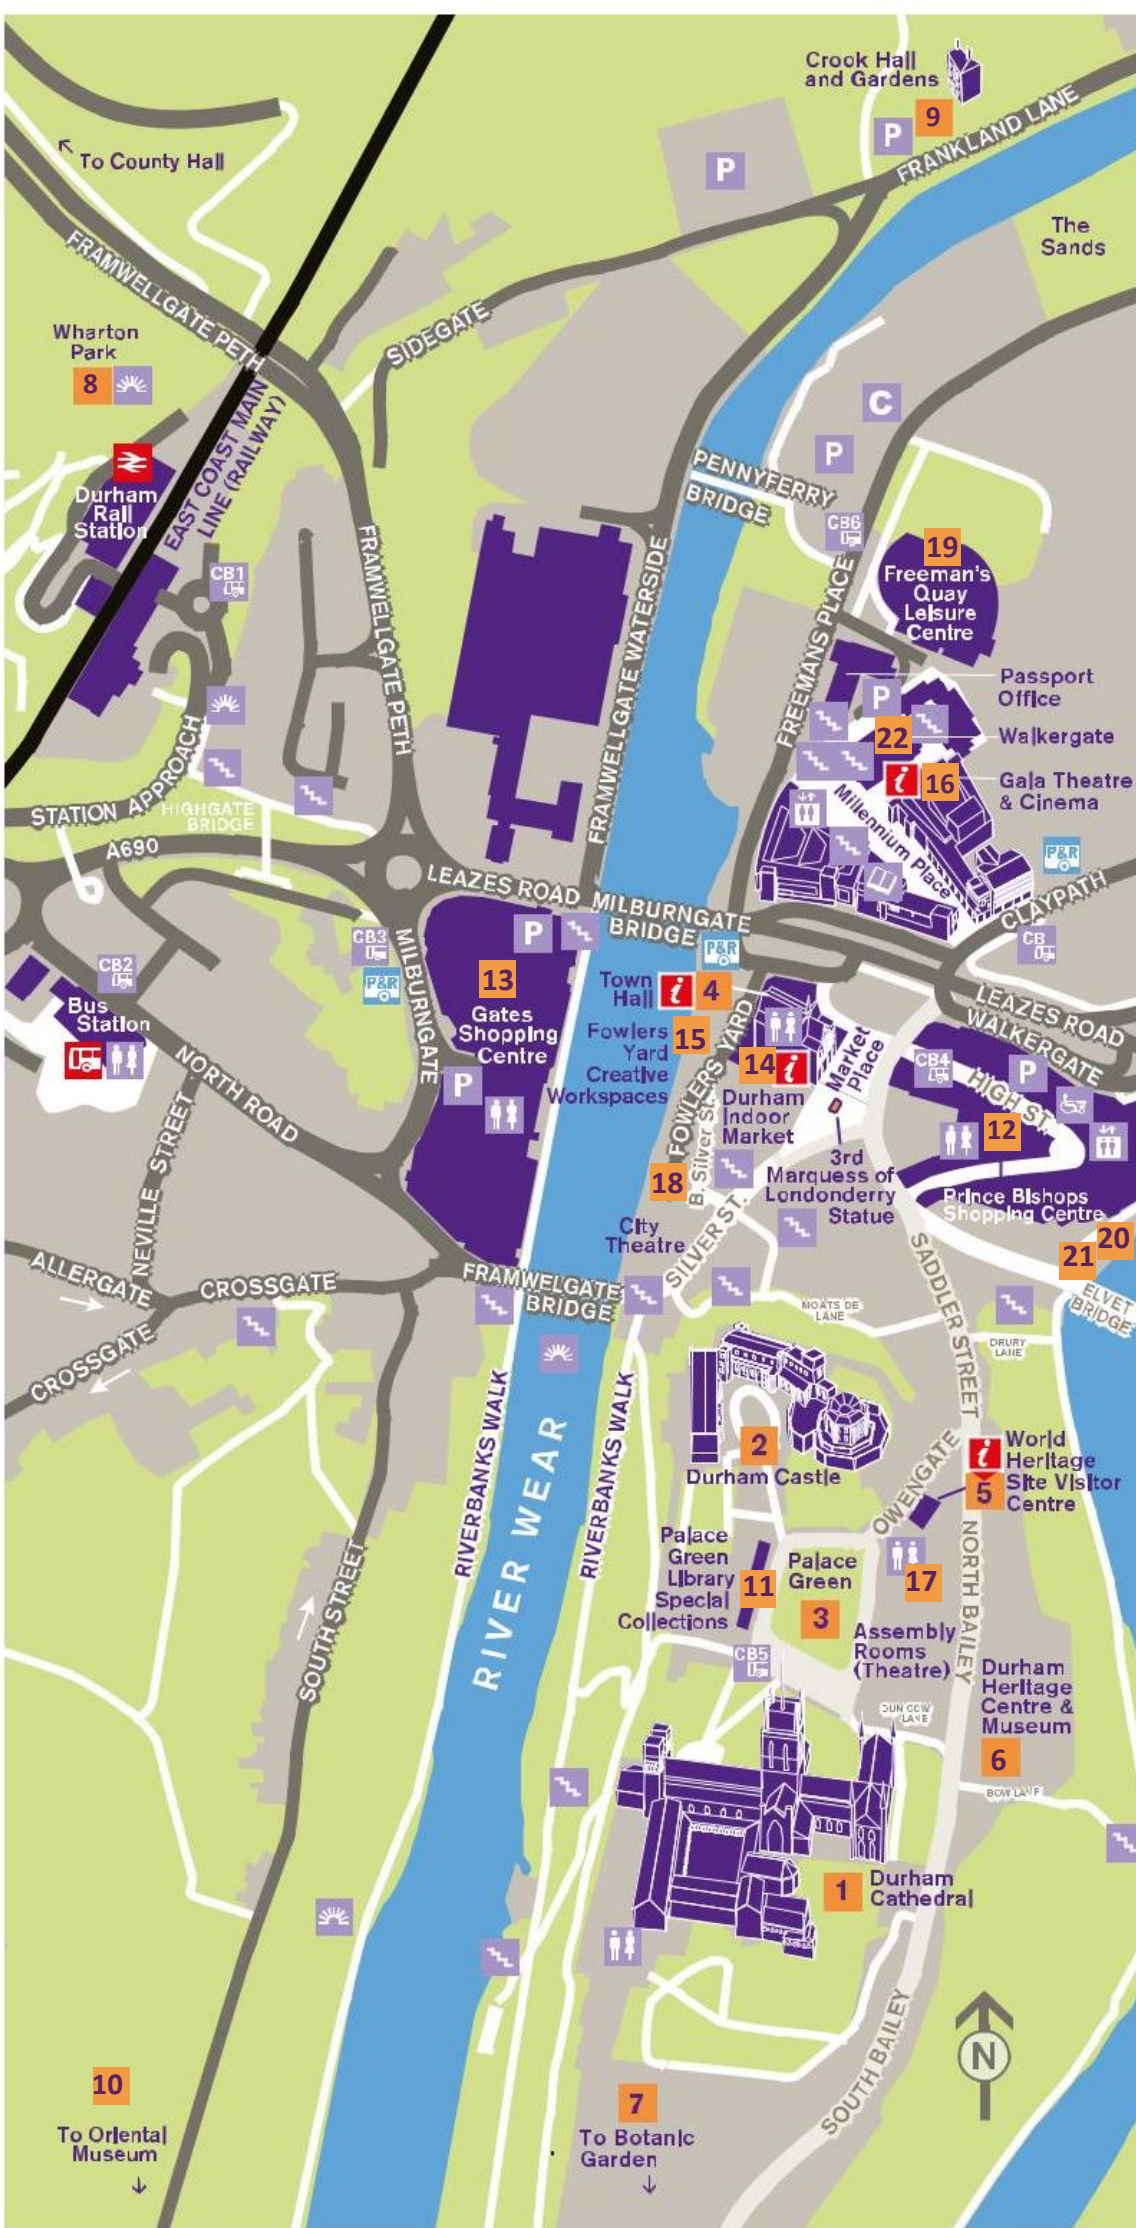

REDHILLS

FLASS ST.

SUTTON ST.

NORTH ROAD

	University Hospital	
	Durham Rail Station	
	North Road Bus Station	
	Visitor Information Points	
	Car Park	Coach Park
	Shopmobility	Library
	Toilets	Lifts
	Stairs	View Point
Park & Ride Car Parks		
	Sniperley	
	Belmont	
	Howlands	

- Shopping**
- 12 E4 Prince Bishops Shopping Centre
 - 13 E5 The Gates Shopping Centre
 - 14 D5 Durham Indoor Market
 - 16 D5 Fowlers Yard Creative Workspaces

- Culture**
- 16 D4 Gala Theatre & Cinema
 - 17 F4 Assembly Rooms (Theatre)
 - 18 E5 City Theatre

- Sport and Leisure**
- 19 C4 Freeman's Quay Leisure Centre
 - 20 E4 Prince Bishop River Cruises (Summer)
 - 21 E4 Rowing Boat Hire (April - October)
 - 22 D4 Walkergate

City Centre Map Symbols

	Park & Ride Bus Stops
	Rail Station
	Bus Station
	Milburngate
	Market Place
	Cathedral & Castle
	Car & Coach Park
	Claypath

10
To Oriental Museum

7
To Botanic Garden